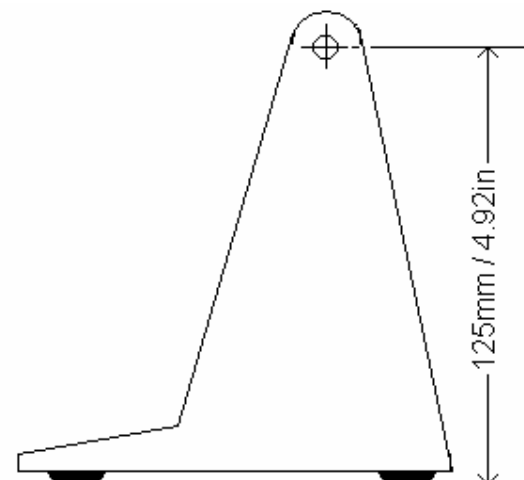

Sartorius Corporation
131 Heartland Boulevard
Edgewood New York 11717
Toll Free: (800) 635-2906
☎ (631) 254-4249
Fax (631) 254-4261

www.SartoNews.com	
Related Documents	#
Industrial Catalog	2000
Calibration Catalog	80000
Laboratory Catalog	1000