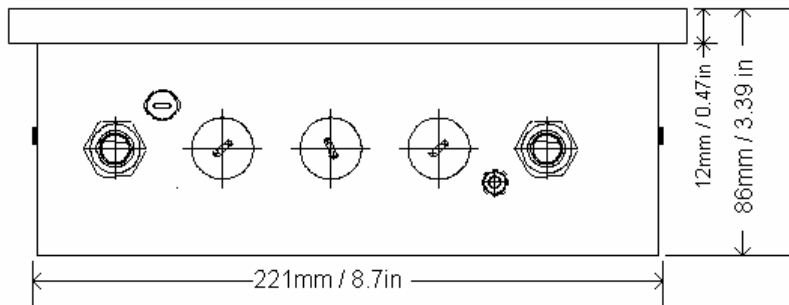

Includes: Mounting Bracket and Hardware for attachment to Wall or Bench.