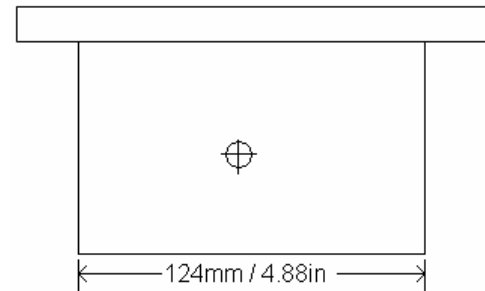

Includes: Mounting Bracket and Hardware for attachment to Wall or Bench.